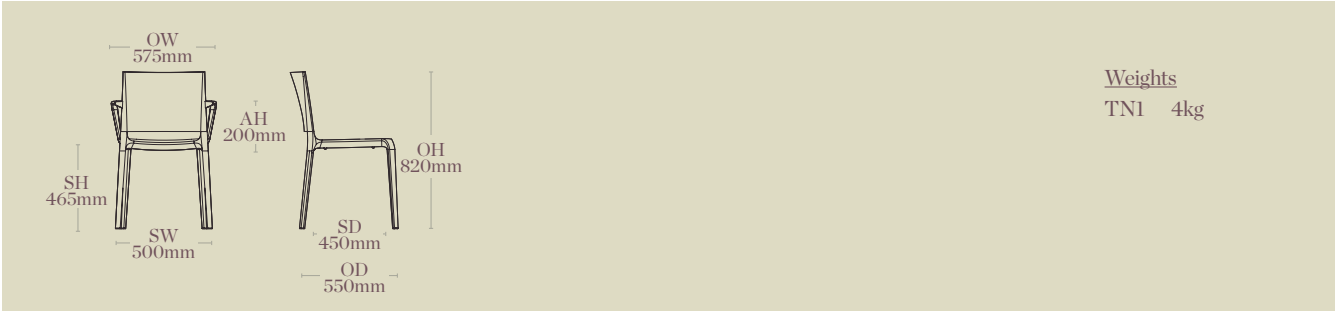

Tonina

Spec Sheet

Material Content

The Tonina components are constructed of the following

Recycled Content

Tonina contains up to 0% of Recycled Material

Recyclability

100%